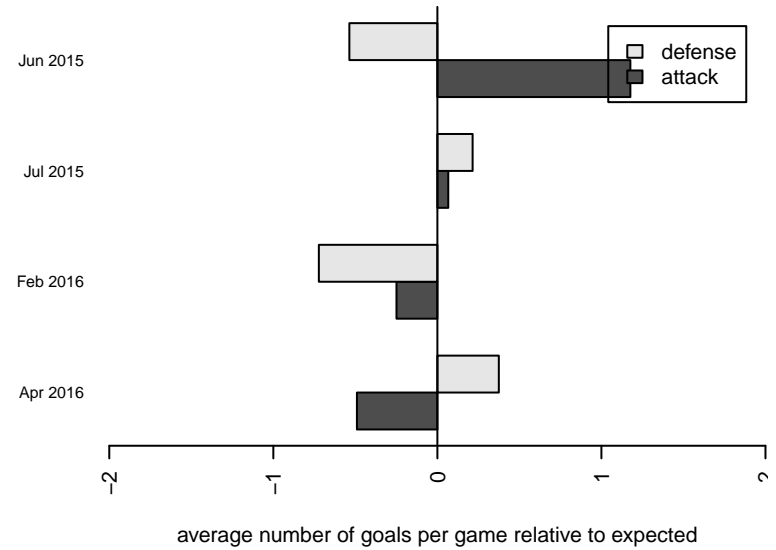

Performance relative to 13 month average