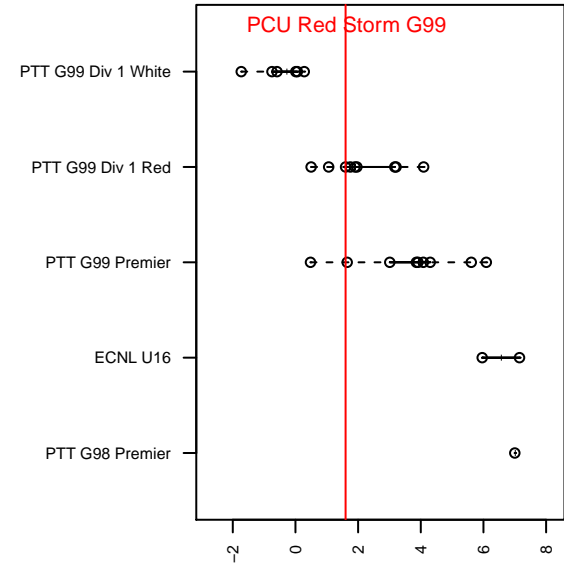

**attack and defense variance (black dot)
relative to other teams
and top 10 in region**

**attack and defense rating
relative to others at age
and all opponents in last 13 months**

Performance relative to 13 month average