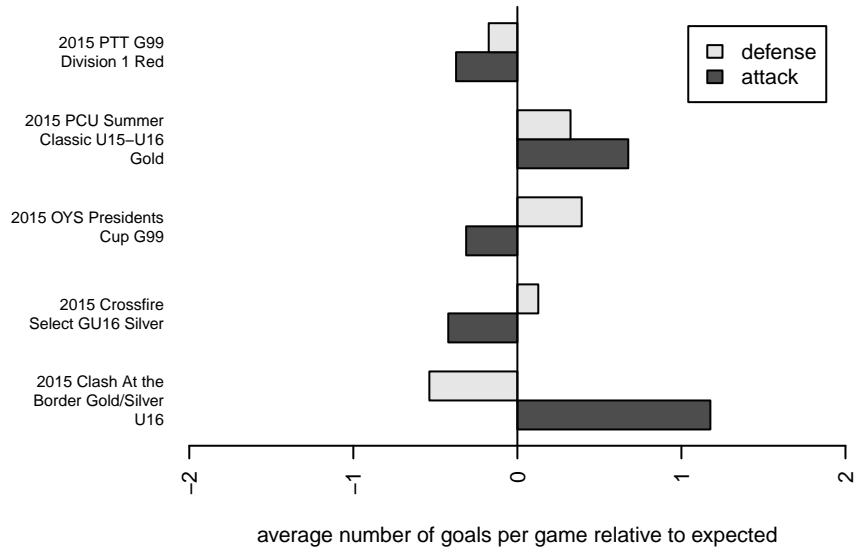

**attack and defense variance (black dot)
relative to other teams
and top 10 in region**

**attack and defense rating
relative to others at age
and all opponents in last 13 months**

Performance relative to 13 month average