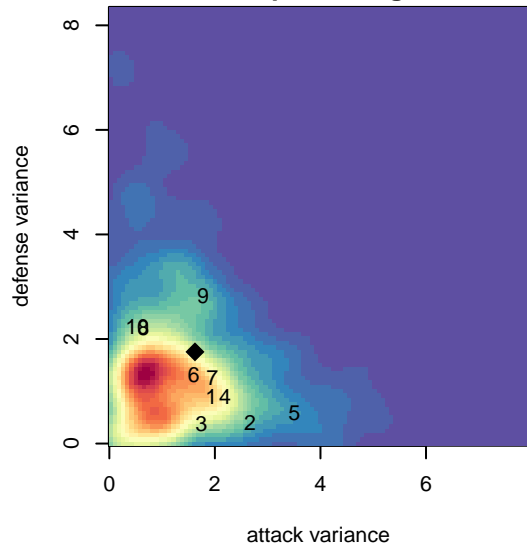

**attack and defense variance (black dot)
relative to other teams
and top 10 in region**

**attack and defense rating
relative to others at age
and all opponents in last 13 months**

Performance relative to 13 month average